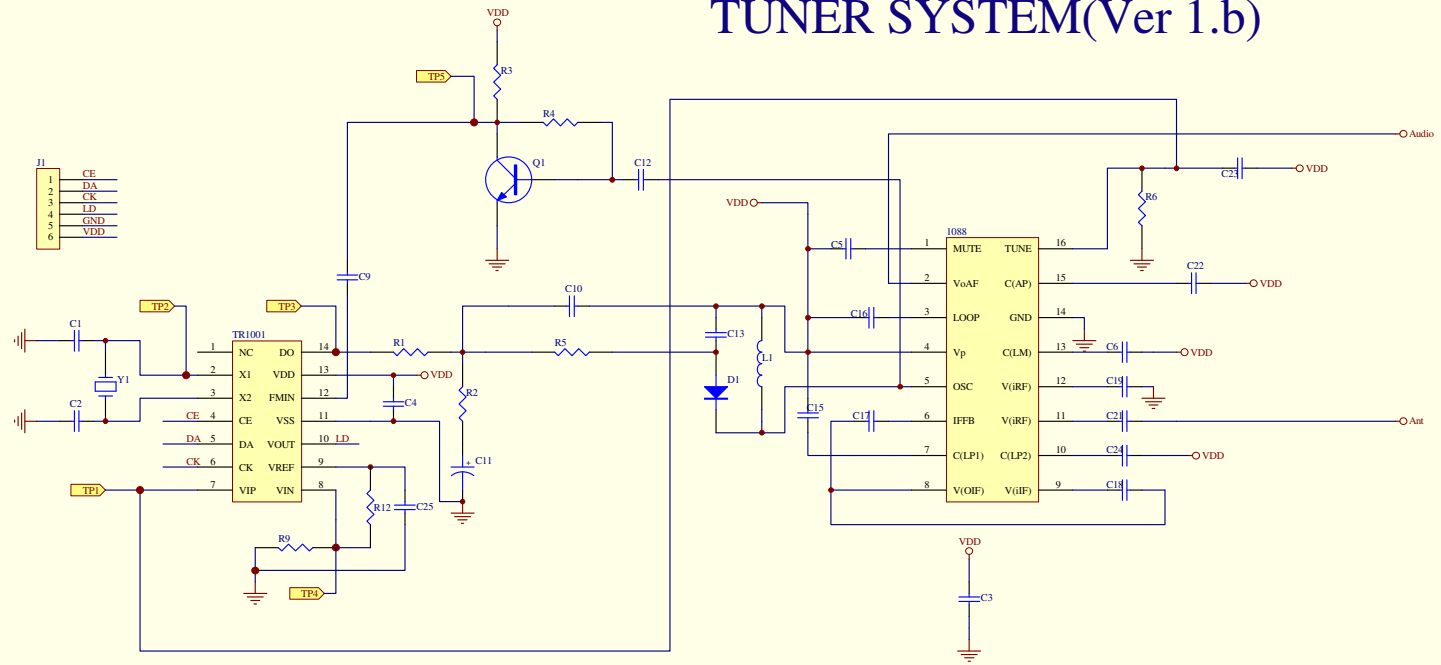

# TUNER SYSTEM(Ver 1.b)

Title		
Size	Number	Revision
B		
Date:	8-Mar-2005	Sheet of
File:	D:\My Documents\AP Notes\9225\元崇-01\FROM EDA\元崇-Layer.DDB	